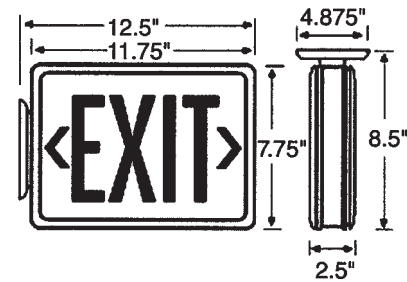

emergency/exit

EMERGENCY/EXIT

18200 LED EXIT SIGN WITH BATTERY BACKUP FEATURES

- EZ connect mounting plate.
 - Compact design.
 - Energy consumption of less than 2 Watts.
 - LED lamp life of 25 years plus.
 - Universal snap in & out chevron meets all new State and Local codes (UL924).
 - Universal mounting plate for side or top installation.
 - 120/277 Volt AC operation.
 - Prismatic louvered downlight.
 - Continuous lighting for 1 1/2 hours on Ni-Cd battery.
- (Also available 18200Green w/green LED/Lens)

18201 LED COMBO EXIT/EMERGENCY LIGHT FEATURES

- EZ connect mounting plate.
 - Compact design.
 - Energy consumption less than 2 Watts.
 - LED lamp life of 25 years plus.
 - Universal snap in & out chevron meets all new State and Local codes (UL924).
 - 120/277 Volt AC operation.
 - 2 fully adjustable 5.6 Watt heads.
 - Continuous lighting for 1 1/2 hours on battery.
- (Also available 18201Green w/green LED/Lens)